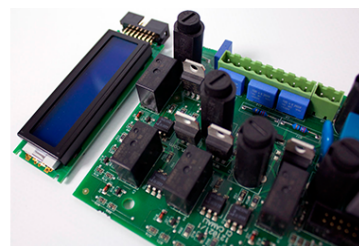

Single Vending Grinder - SV

Professional single grinder with payment system

Motor power:	0,5	cv
Motors/Dispensers:	1	
Voltage:	110/220	v
Frequency:	60/50	Hz
Counter:	Yes	
Programmable:	Yes	
Revolutions:	1300	rpm
Grinder diameter:	65	mm
Hopper capacity:	3	Kg
Grind adjuster:	Yes	
Width:	170	mm
Height:	580	mm
Depth:	380	mm
Weight:	16	Kg

Quality Details

- ❖ Grinder dispenser with one motor
- ❖ Single and double dose dispensing
- ❖ Adjustable grind
- ❖ Digital display allows custom messages, changing coffee varieties, languages and other settings
- ❖ Monitor coffee dispensed daily
- ❖ Payment control system ensures smooth payment logistics
- ❖ Regulation of coffee via grind time adjustment